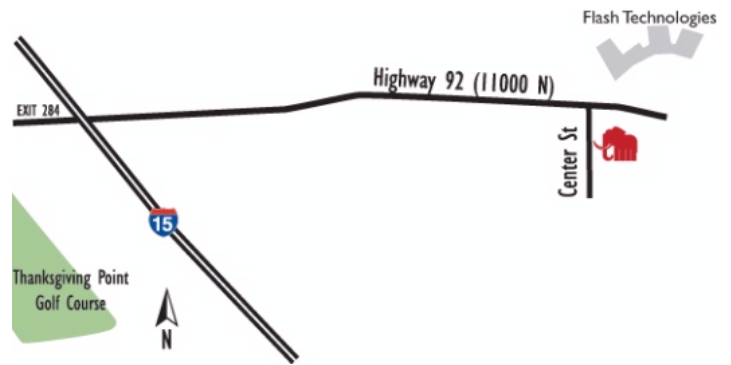

Starting from the \$190's
 3340 N Center St, Lehi
 (801) 331-6740 Phone

Ivory Ridge Walk Towns Model Home
 Hours Open: **Mon:** 12pm-7pm;
Tue-Fri: 11am-7pm; **Sat:** 10am-7pm

The Walk at Ivory Ridge offers townhomes that are perfect for those looking for spacious floor plans, exceptional value, and low-maintenance lifestyle.

Driving Directions:

Take exit 284 off I-15, go east 2 miles and take a right on Center Street.

© 2010 Ivory Homes. All rights reserved.
 Plans, renderings, floorplans, and availability
 are subject to change without notice.