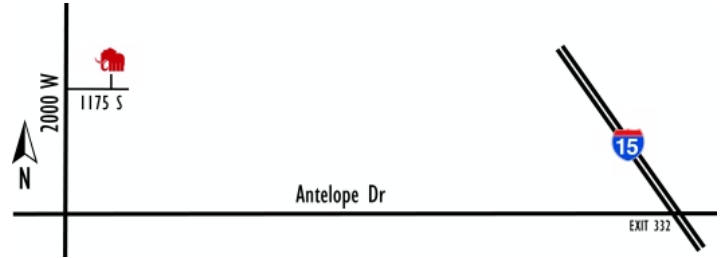

Starting from the \$240's
 1120 South 2000 West, Syracuse
 (801) 825-3335 Phone

Siena Villas Model Home
 Hours Open: **Mon:** 12pm-7pm;
Tue-Fri: 11am-7pm; **Sat:** 10am-7pm

SIENA VILLAS

Siena Villas offers great affordability in Syracuse and is close to city amenities including shopping and schools, while still maintaining a country setting.

Driving Directions:

Take exit 332 off I-15, turn west onto Antelope Drive and continue approximately 4 miles to 2000 West, then turn right heading north. At 1175 South turn right and then turn left on 1925 into Siena Villas.