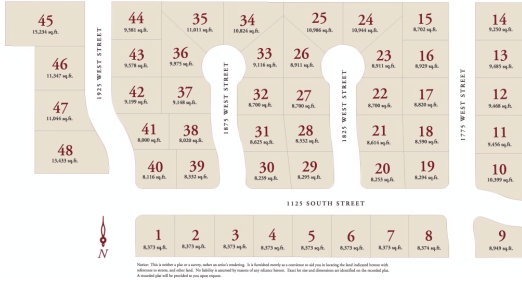

Starting from the \$240's
 1120 South 2000 West, Syracuse
 (801) 825-3335 Phone

Siena Villas Model Home
 Hours Open: **Mon:** 12pm-7pm;
Tue-Fri: 11am-7pm; **Sat:** 10am-7pm

SIENA VILLAS

Siena Villas offers great affordability in Syracuse and is close to city amenities including shopping and schools, while still maintaining a country setting.

Driving Directions:

Take exit 332 off I-15, turn west onto Antelope Drive and continue approximately 4 miles to 2000 West, then turn right heading north. At 1175 South turn right and then turn left on 1925 into Siena Villas.